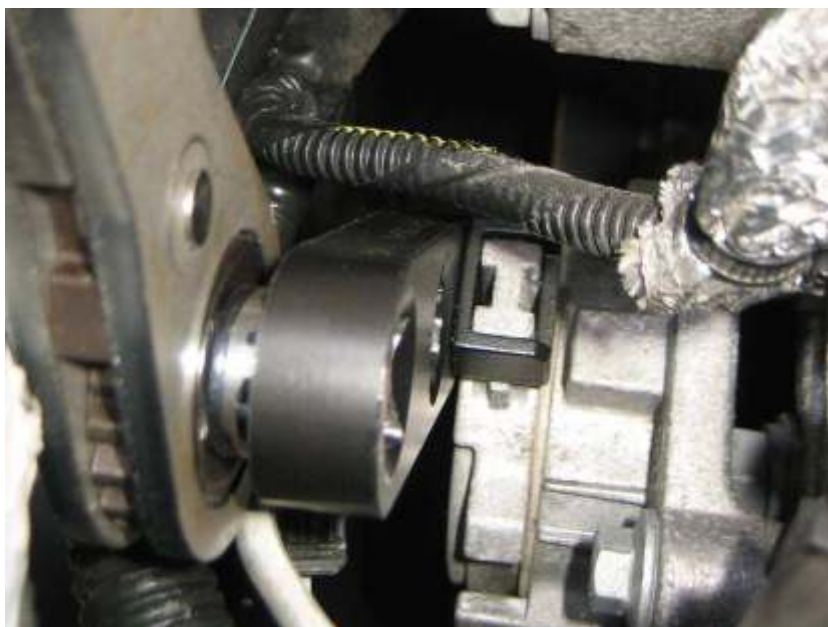

Kit per il tensionamento degli organi ausiliari motori diesel PSA

Typical applications:

Ford	Mazda	Peugeot-Citroen	Toyota
Fiesta	2	1007	C1 Aygo
Focus	3	107	C2
Grand C-Max		206	C3
Mondeo		307	
S-Max		5008	Ds5
Transit Connect		Boxer III	

Volvo
C4 C30 V50 S40 V70 S80

MINI

Typical engine codes:

Product Photograph:

DV4TD DW10FD T3JA W16D16

DV4TED4 UBGA TZJA 9HZ

DV6TED4 XVJB AEDA D4164T

DV6ATED4 HHJC G8DC 2WZ-TV